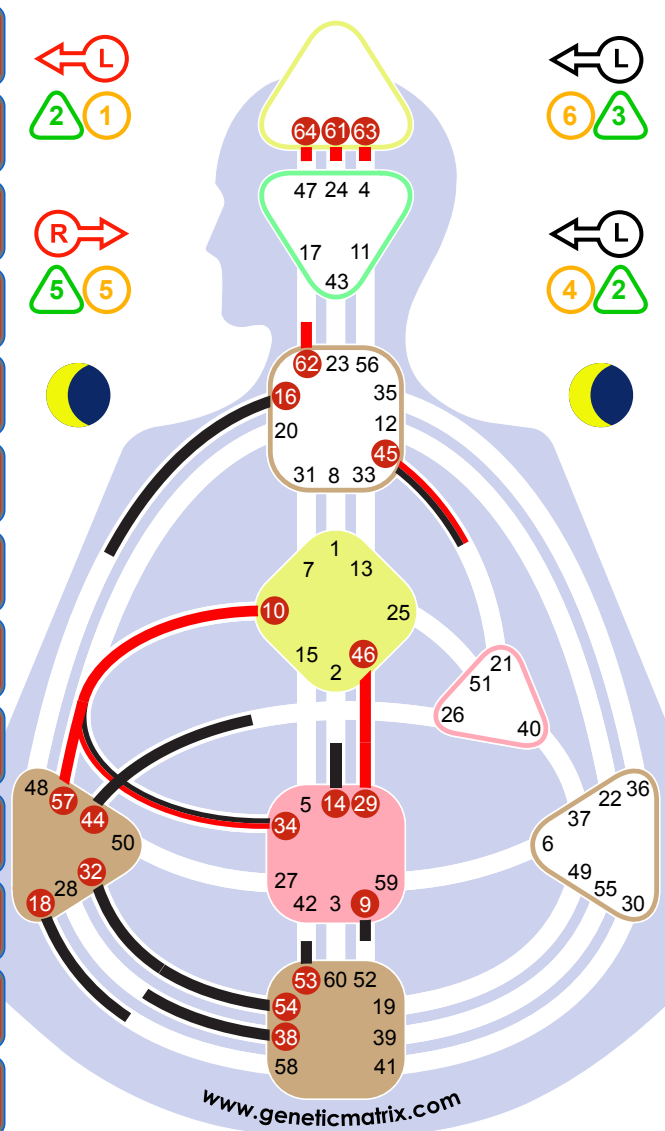

Foundation Chart

Name: Wendy Perkins
Birth Date (Local): 01 December 1972, 07:03 (UTC-05:00)
Birth Date (UTC): 01 December 1972, 12:03
Birth Place:
Geographic Coordinates:
Age: 50 years
Type: Pure Generator
Profile: 4/1 - Opportunistic / Investigator Single
Definition: JX Focus
Incarnation Cross: Respond
Strategy: Satisfaction / Frustration
Themes:

Design
Design Date (UTC): 03 September 1972, 20:20:43
Brain: Active
Determination: Consecutive
Cognition: Taste
Environment: Valleys - Wide
Environment Style: Observer

Personality
Personality: Strategic
Motivation: Innocence
Sense: Action
Trajectory: Observer
View Perspective: Focused
View: Wanting
Transferred Motivation: Desire
Transferred View: Survival

Channels:
 1034 - Exploration
 1057 - Perfected Form
 2946 - Discovery
 3254 - Transformation
 3457 - Power

Quantum

System: Tropical

Design

- ▽ 64.1
- ⊕ 63.1
- ♋ 61.5
- △ 62.5
- △ 62.4
- ♀ 29.3
- ♀ 62.6
- ♂ 64.2
- ♃ 10.1
- ♃ 45.4
- ♁ 57.2
- ♃ 34.3
- ▽ 46.4

Personality

- 9.4
- ⊕ 16.4
- ♋ 54.3
- ♃ 53.3
- ♃ 32.2
- ♀ 14.4
- ♀ 44.2
- ♂ 44.3
- ♃ 38.2
- ♃ 45.1
- ♁ 32.1
- ♃ 34.6
- ♁ 18.1

www.geneticmatrix.com